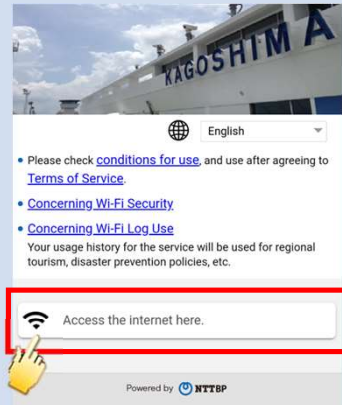

Kagoshima-Airport_Wi-Fi Connection guide (iOS)

① Turn on Wi-Fi, From the network list selection screen "Kagoshima-Airport_Wi-Fi" Tap.

② The portal screen will be launched.

③ Tap "Access the internet here."

④ To the redirect destination HP will be connected
※ Depending on the smartphone model Display may be hidden.