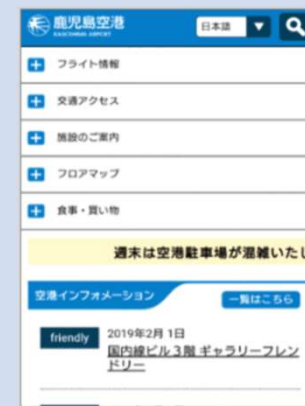

Kagoshima-Airport_Wi-Fi Connection (Android)

① Turn on Wi-Fi, From the network list selection screen "Kagoshima-Airport_Wi-Fi" Tap.

② The portal screen will be launched.

③ Tap "Access the internet here."

④ To the redirect destination HP will be connected
※ Depending on the smartphone model Display may be hidden.