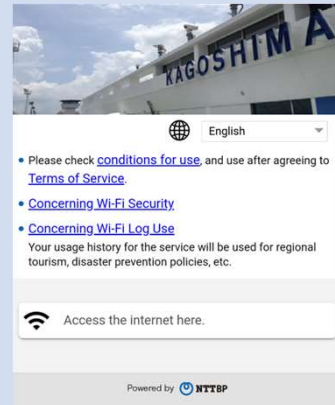

Kagoshima-Airport_Wi-Fi Connection guide (iOS)

① Turn on Wi-Fi, From the network list selection screen "Kagoshima-Airport_Wi-Fi" Tap.

② The portal screen will be launched.

③ Tap "Access the internet here."

④ To the redirect destination HP will be connected
※ Depending on the smartphone model Display may be hidden.