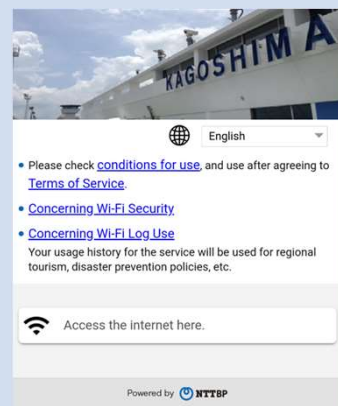

Kagoshima-Airport_Wi-Fi Connection (Android)

① Turn on Wi-Fi, From the network list selection screen "Kagoshima-Airport_Wi-Fi" Tap.

② The portal screen will be launched.

③ Tap "Access the internet here."

④ To the redirect destination HP will be connected
※ Depending on the smartphone model Display may be hidden.