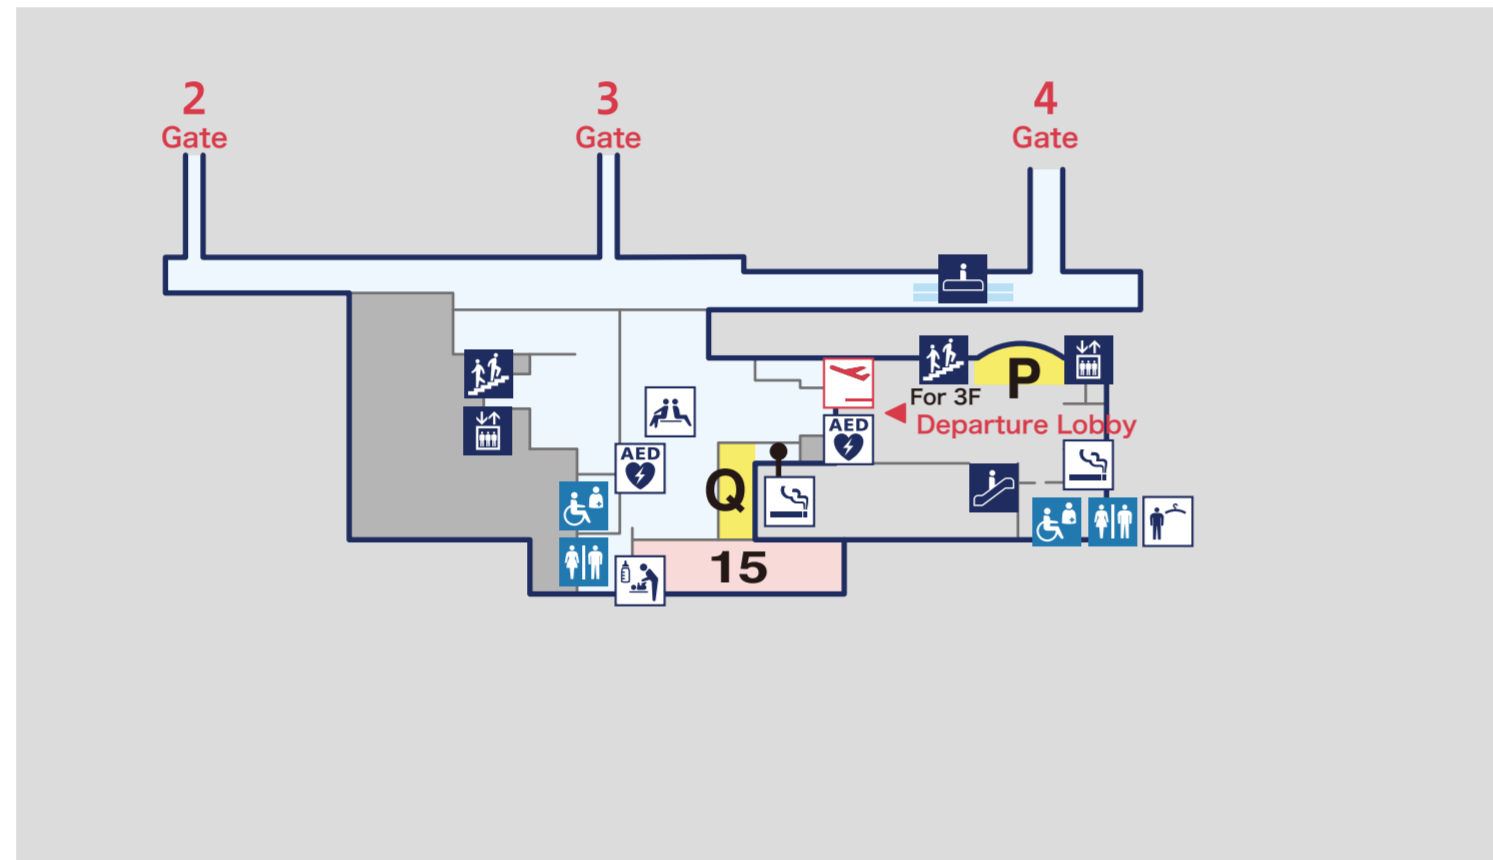

KAGOSHIMA AIRPORT TERMINAL

INTERNATIONAL TERMINAL

DOMESTIC TERMINAL

3F

2F

1F

Bus stop

- | | | | | |
|---|------------------------|----------------------------------|-------------------------|------------------------------------|
| (A) Doutor Coffee Shop at Kagoshima Airport | (C) Oozora Shokudou | (D) Royal Host Kagoshima Airport | (F) YAMAKATAYA SHOKUDOU | (H) SKY CAFE KAGOSHIMA Gate 5 Cafe |
| (I) SKY CAFE KAGOSHIMA Gate 8 Cafe | (J) TSUKIYOMI by GET54 | (K) Chinese restaurant Manshoen | (M) Fukufuku | (N) IWASAKI Kitchen Satsuma |
| (P) SORA TERRACE Kagoshima Airport | (Q) SORA TERRACE Café | | | |
-
- | | | | | |
|--|-----------------------------|--|--------------------------------|----------------------------------|
| 1 Ana Festa Kagoshima 1st floor lobby location | 2 World Shop Senka | 4 JAL PLAZA departure lobby, location #2 | 5 Family Mart | 6 Airport Yamakataya #2 location |
| 7 Ana Festa Kagoshima 2nd floor lobby location | 8 Dream Garden | 9 JAL PLAZA departure lobby, location #1 | 10 Sky Shop 2nd floor location | 11 ROYAL |
| 12 Airport Yamakataya #1 location | 13 Sky Shop GATE 6 location | 14 Sky Shop GATE 9 location | 15 DUTY FREE SHOP | |

- | | | | | |
|--|--|--|---|--|
|  Departure |  Arrival |  Toilet |  Accessible Restrooms |  Nursing Bed |
|  Ostomate |  Baggage Claim |  Platform for disabled visitors |  AED |  Service Dog Toilet |
|  Taxi stands |  Bus Stop |  Parking |  Post box |  Police |
|  Smoking area |  Hot Spring Footbath "Oyattosa" |  Platform for exclusive use of cars with physically handicapped persons | |  Rental Bike |
|  Cycle station |  Rest Area |  Moving Walk |  Elevator |  Stairs |
|  Escalator |  Dressing Room |  Dressing Room (Womens) |  Information |  Bus Information Center |
|  Bank |  Nursing Room |  Airline Counter |  First Aid Office |  Coin Locker |
|  ATM (money exchange) |  ATM |  Shop |  Restaurant |  Work Space |
|  Private work booth |  Kid's Space |  Observation Deck |  Prayer Room |  Delivery |