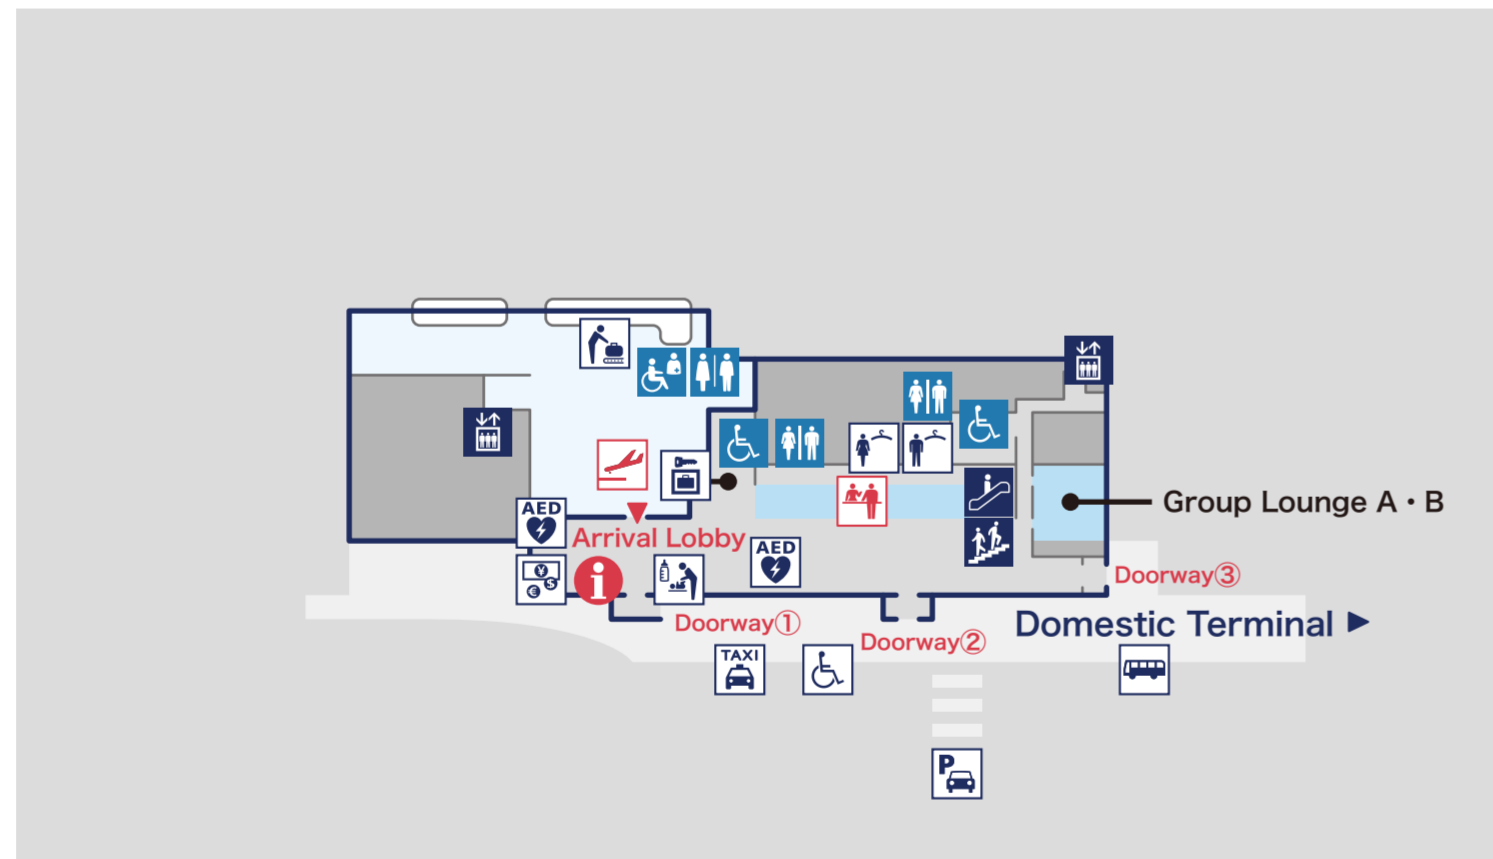

KAGOSHIMA AIRPORT TERMINAL

INTERNATIONAL TERMINAL

DOMESTIC TERMINAL

3F

2F

1F

Bus stop

- | | | | | |
|---|------------------------|----------------------------------|-------------------------|------------------------------------|
| (A) Doutor Coffee Shop at Kagoshima Airport | (C) Oozora Shokudou | (D) Royal Host Kagoshima Airport | (F) YAMAKATAYA SHOKUDOU | (H) SKY CAFE KAGOSHIMA Gate 5 Cafe |
| (I) SKY CAFE KAGOSHIMA Gate 8 Cafe | (J) TSUKIYOMI by GET54 | (K) Chinese restaurant Manshoen | (M) Fukufuku | (N) IWASAKI Kitchen Satsuma |
| (P) SORA TERRACE Kagoshima Airport | (Q) SORA TERRACE Café | | | |
-
- | | | | | |
|--|-----------------------------|--|--------------------------------|----------------------------------|
| 1 Ana Festa Kagoshima 1st floor lobby location | 2 World Shop Senka | 4 JAL PLAZA departure lobby, location #2 | 5 Family Mart | 6 Airport Yamakataya #2 location |
| 7 Ana Festa Kagoshima 2nd floor lobby location | 8 Dream Garden | 9 JAL PLAZA departure lobby, location #1 | 10 Sky Shop 2nd floor location | 11 ROYAL |
| 12 Airport Yamakataya #1 location | 13 Sky Shop GATE 6 location | 14 Sky Shop GATE 9 location | 15 DUTY FREE SHOP | |

- | | | | | |
|--|--|--|---|--|
|  Departure |  Arrival |  Toilet |  Accessible Restrooms |  Nursing Bed |
|  Ostomate |  Baggage Claim |  Platform for disabled visitors |  AED |  Service Dog Toilet |
|  Taxi stands |  Bus Stop |  Parking |  Post box |  Police |
|  Smoking area |  Hot Spring Footbath "Oyattosa" |  Platform for exclusive use of cars with physically handicapped persons | |  Rental Bike |
|  Cycle station |  Rest Area |  Moving Walk |  Elevator |  Stairs |
|  Escalator |  Dressing Room |  Dressing Room (Womens) |  Information |  Bus Information Center |
|  Bank |  Nursing Room |  Airline Counter |  First Aid Office |  Coin Locker |
|  ATM (money exchange) |  ATM |  Shop |  Restaurant |  Work Space |
|  Private work booth |  Kid's Space |  Observation Deck |  Prayer Room |  Delivery |