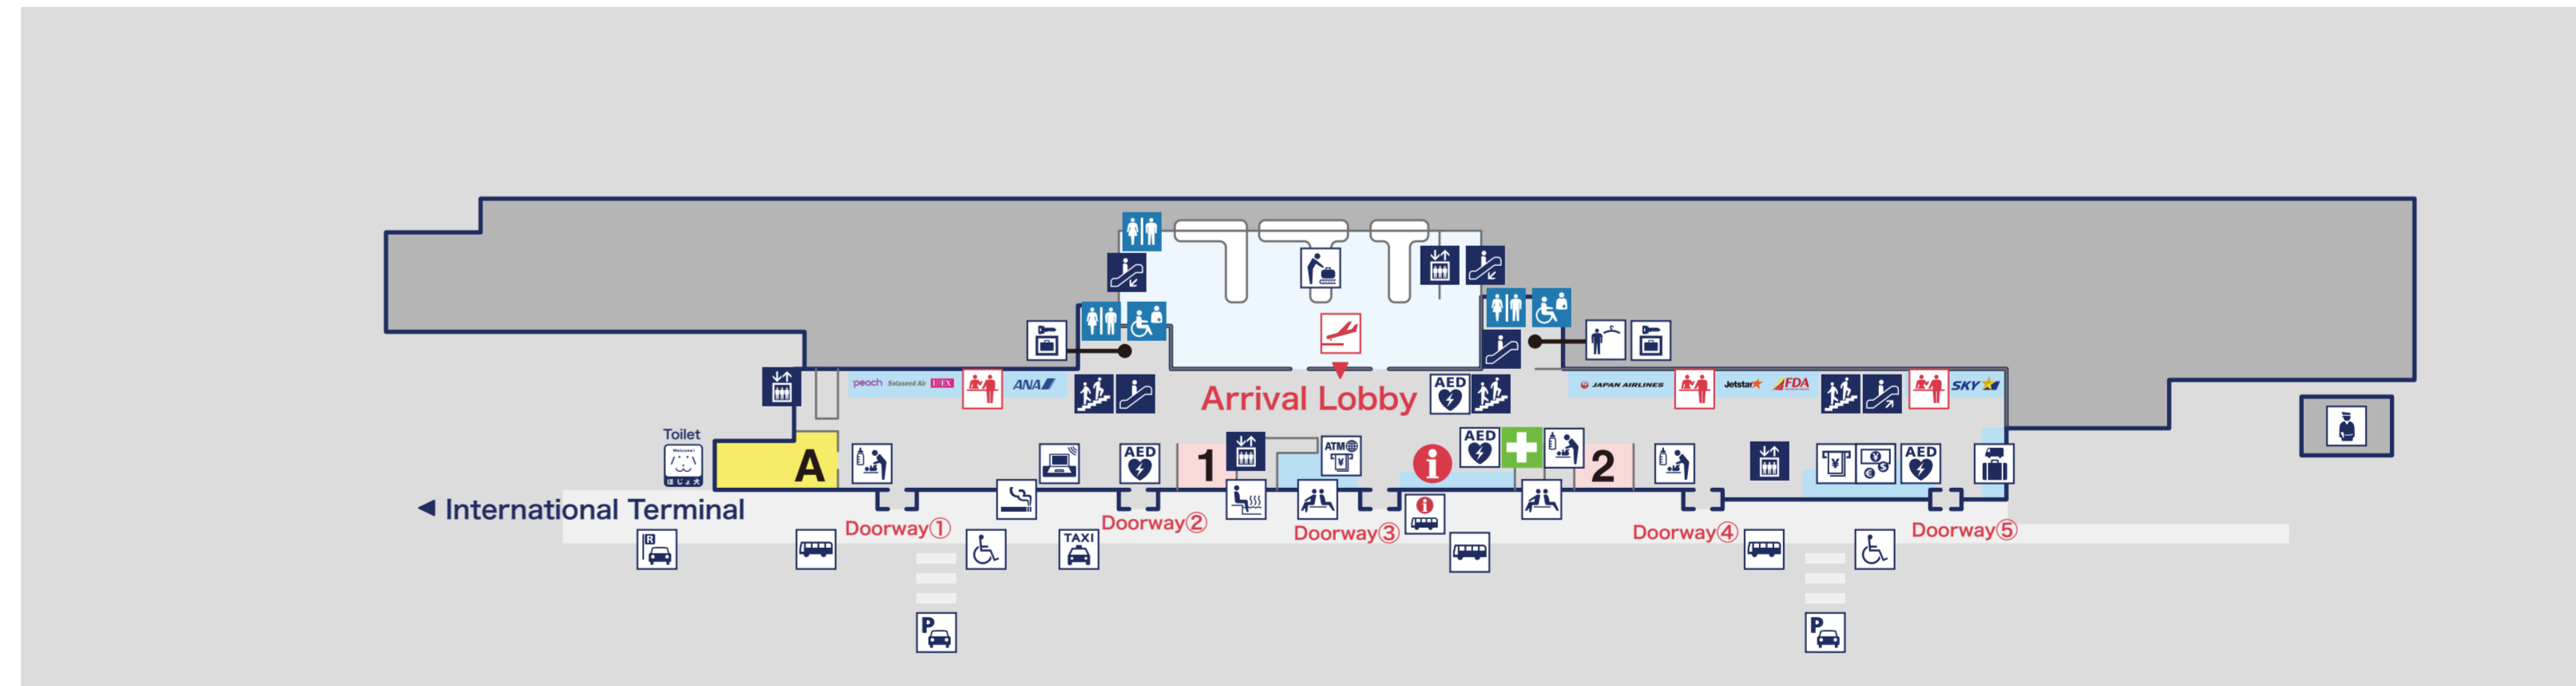

KAGOSHIMA AIRPORT TERMINAL

INTERNATIONAL TERMINAL

DOMESTIC TERMINAL

3F

2F

1F

Bus stop

- | | | | | |
|---|------------------------|----------------------------------|-------------------------|------------------------------------|
| (A) Doutor Coffee Shop at Kagoshima Airport | (C) Oozora Shokudou | (D) Royal Host Kagoshima Airport | (F) YAMAKATAYA SHOKUDOU | (H) SKY CAFE KAGOSHIMA Gate 5 Cafe |
| (I) SKY CAFE KAGOSHIMA Gate 8 Cafe | (J) TSUKIYOMI by GET54 | (K) Chinese restaurant Manshoen | (M) Fukufuku | (N) IWASAKI Kitchen Satsuma |
| (P) SORA TERRACE Kagoshima Airport | (Q) SORA TERRACE Café | | | |
-
- | | | | | |
|--|-----------------------------|--|--------------------------------|----------------------------------|
| 1 Ana Festa Kagoshima 1st floor lobby location | 2 World Shop Senka | 4 JAL PLAZA departure lobby, location #2 | 5 Family Mart | 6 Airport Yamakataya #2 location |
| 7 Ana Festa Kagoshima 2nd floor lobby location | 8 Dream Garden | 9 JAL PLAZA departure lobby, location #1 | 10 Sky Shop 2nd floor location | 11 ROYAL |
| 12 Airport Yamakataya #1 location | 13 Sky Shop GATE 6 location | 14 Sky Shop GATE 9 location | 15 DUTY FREE SHOP | |

- | | | | | |
|--|--|--|---|--|
|  Departure |  Arrival |  Toilet |  Accessible Restrooms |  Nursing Bed |
|  Ostomate |  Baggage Claim |  Platform for disabled visitors |  AED |  Service Dog Toilet |
|  Taxi stands |  Bus Stop |  Parking |  Post box |  Police |
|  Smoking area |  Hot Spring Footbath "Oyattosa" |  Platform for exclusive use of cars with physically handicapped persons | |  Rental Bike |
|  Cycle station |  Rest Area |  Moving Walk |  Elevator |  Stairs |
|  Escalator |  Dressing Room |  Dressing Room (Womens) |  Information |  Bus Information Center |
|  Bank |  Nursing Room |  Airline Counter |  First Aid Office |  Coin Locker |
|  ATM (money exchange) |  ATM |  Shop |  Restaurant |  Work Space |
|  Private work booth |  Kid's Space |  Observation Deck |  Prayer Room |  Delivery |