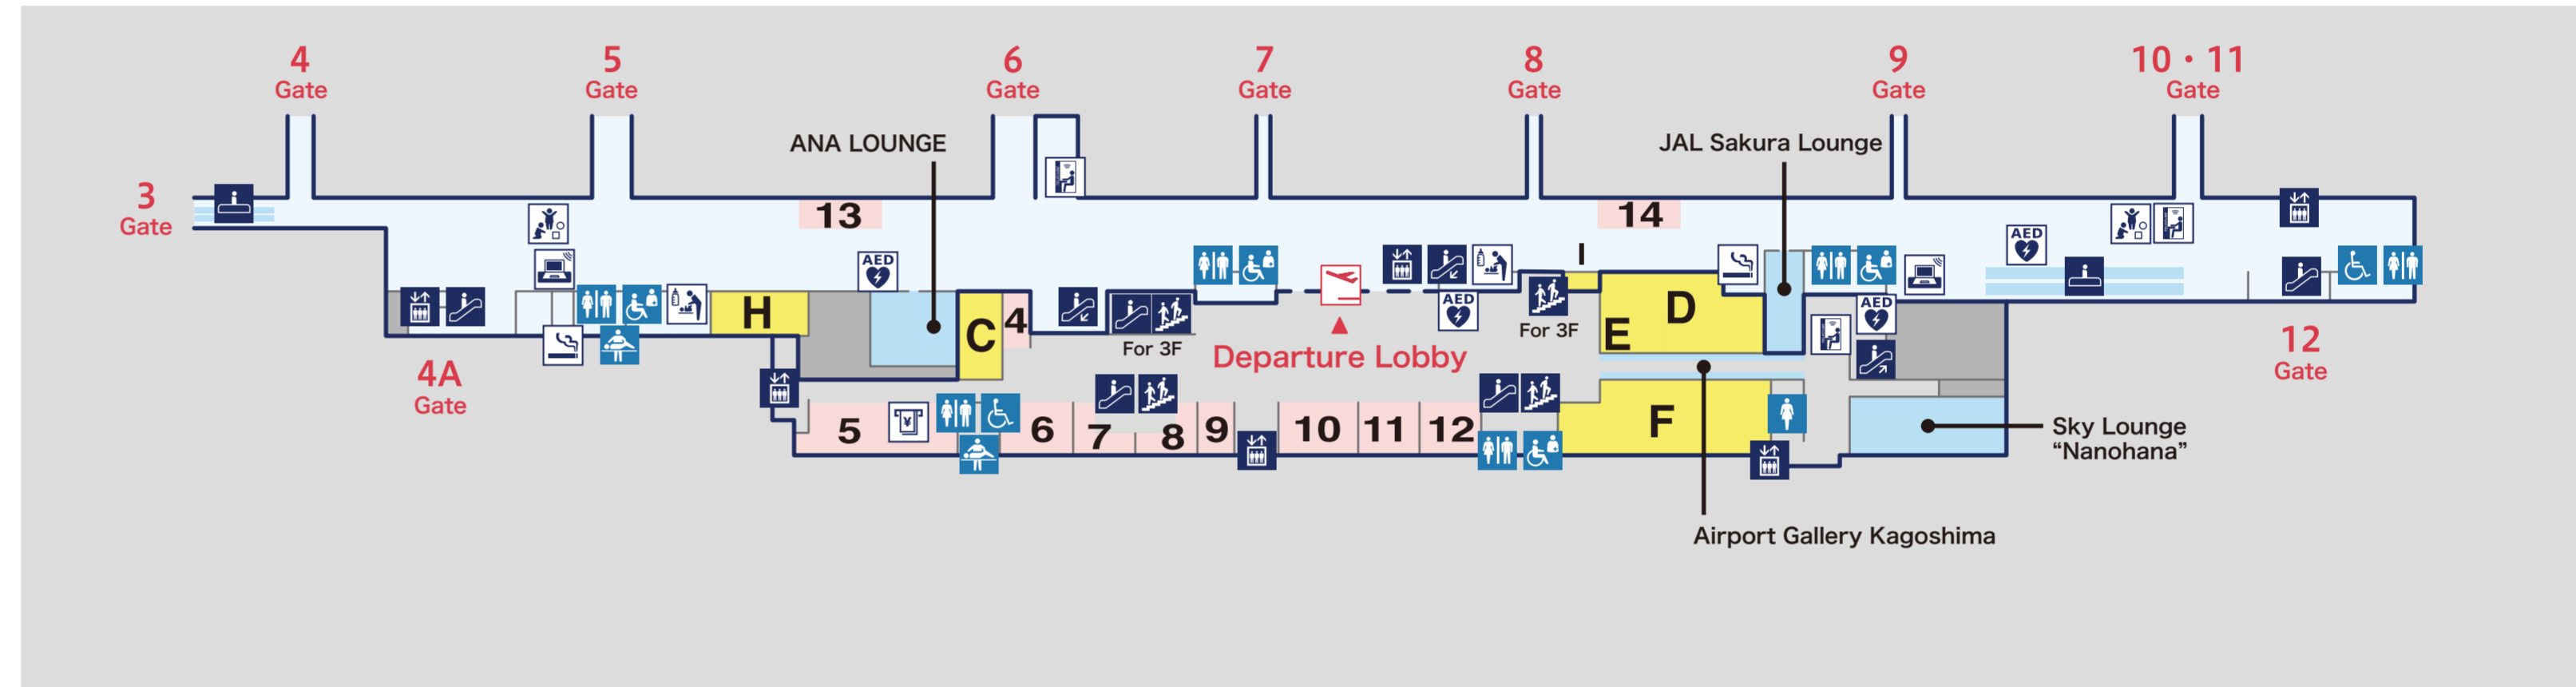

KAGOSHIMA AIRPORT TERMINAL

INTERNATIONAL TERMINAL

DOMESTIC TERMINAL

3F

2F

1F

Bus stop

- | | | | | |
|---|------------------------|----------------------------------|-------------------------|------------------------------------|
| (A) Doutor Coffee Shop at Kagoshima Airport | (C) Oozora Shokudou | (D) Royal Host Kagoshima Airport | (F) YAMAKATAYA SHOKUDOU | (H) SKY CAFE KAGOSHIMA Gate 5 Cafe |
| (I) SKY CAFE KAGOSHIMA Gate 8 Cafe | (J) TSUKIYOMI by GET54 | (K) Chinese restaurant Manshoen | (M) Fukufuku | (N) IWASAKI Kitchen Satsuma |
| (P) SORA TERRACE Kagoshima Airport | (Q) SORA TERRACE Café | | | |
-
- | | | | | |
|--|-----------------------------|--|--------------------------------|----------------------------------|
| 1 Ana Festa Kagoshima 1st floor lobby location | 2 World Shop Senka | 4 JAL PLAZA departure lobby, location #2 | 5 Family Mart | 6 Airport Yamakataya #2 location |
| 7 Ana Festa Kagoshima 2nd floor lobby location | 8 Dream Garden | 9 JAL PLAZA departure lobby, location #1 | 10 Sky Shop 2nd floor location | 11 ROYAL |
| 12 Airport Yamakataya #1 location | 13 Sky Shop GATE 6 location | 14 Sky Shop GATE 9 location | 15 DUTY FREE SHOP | |

- | | | | | |
|--|--|--|---|--|
|  Departure |  Arrival |  Toilet |  Accessible Restrooms |  Nursing Bed |
|  Ostomate |  Baggage Claim |  Platform for disabled visitors |  AED |  Service Dog Toilet |
|  Taxi stands |  Bus Stop |  Parking |  Post box |  Police |
|  Smoking area |  Hot Spring Footbath "Oyattosa" |  Platform for exclusive use of cars with physically handicapped persons | |  Rental Bike |
|  Cycle station |  Rest Area |  Moving Walk |  Elevator |  Stairs |
|  Escalator |  Dressing Room |  Dressing Room (Womens) |  Information |  Bus Information Center |
|  Bank |  Nursing Room |  Airline Counter |  First Aid Office |  Coin Locker |
|  ATM (money exchange) |  ATM |  Shop |  Restaurant |  Work Space |
|  Private work booth |  Kid's Space |  Observation Deck |  Prayer Room |  Delivery |