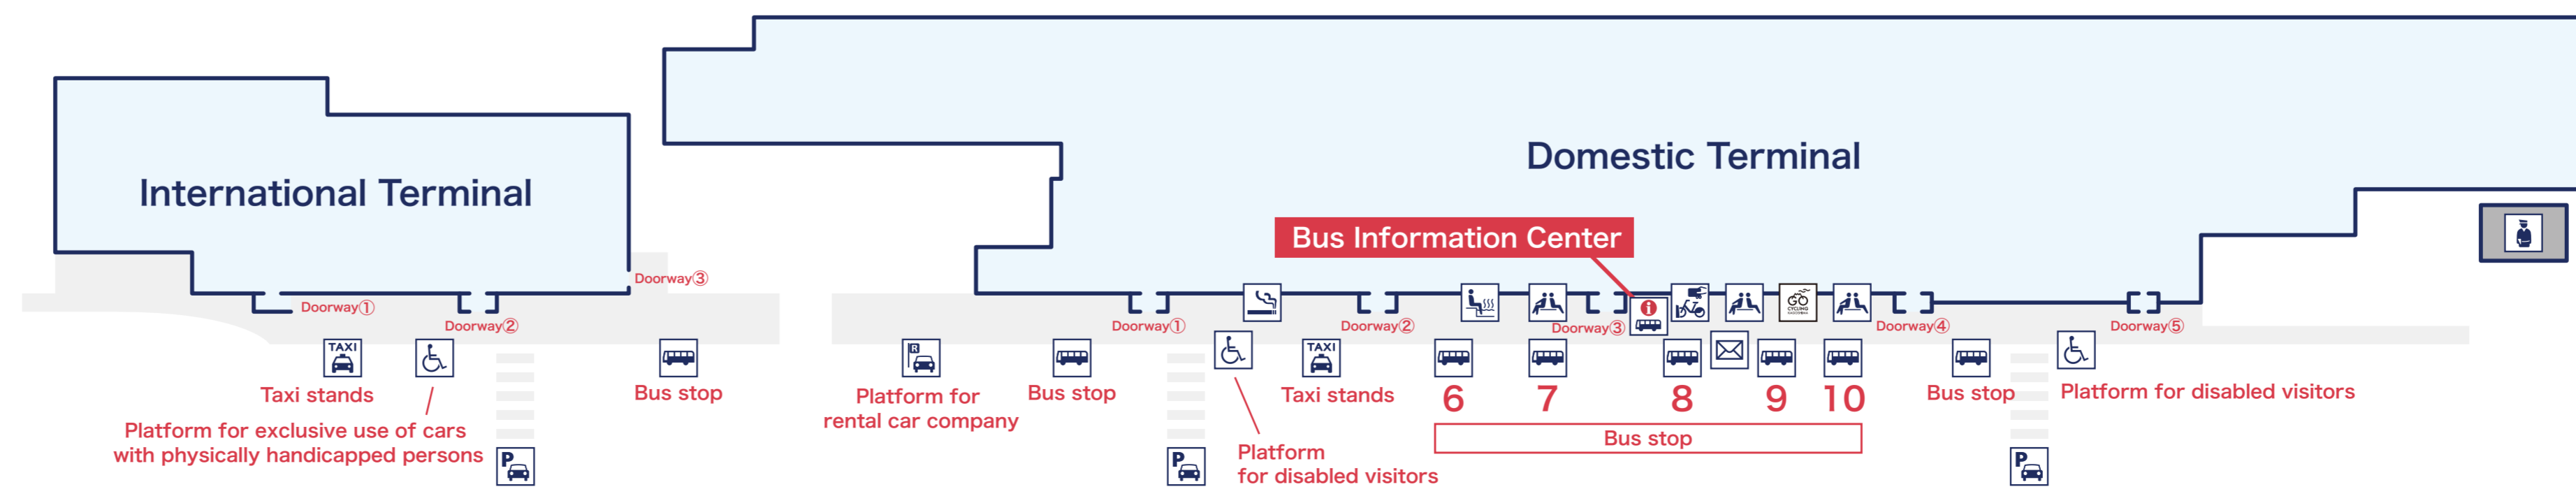

KAGOSHIMA AIRPORT TERMINAL

INTERNATIONAL TERMINAL

DOMESTIC TERMINAL

3F

2F

1F

Bus stop

- | | | | | |
|---|------------------------|----------------------------------|-------------------------|------------------------------------|
| (A) Doutor Coffee Shop at Kagoshima Airport | (C) Oozora Shokudou | (D) Royal Host Kagoshima Airport | (F) YAMAKATAYA SHOKUDOU | (H) SKY CAFE KAGOSHIMA Gate 5 Cafe |
| (I) SKY CAFE KAGOSHIMA Gate 8 Cafe | (J) TSUKIYOMI by GET54 | (K) Chinese restaurant Manshoen | (M) Fukufuku | (N) IWASAKI Kitchen Satsuma |
| (P) SORA TERRACE Kagoshima Airport | (Q) SORA TERRACE Café | | | |
-
- | | | | | |
|--|-----------------------------|--|--------------------------------|----------------------------------|
| 1 Ana Festa Kagoshima 1st floor lobby location | 2 World Shop Senka | 4 JAL PLAZA departure lobby, location #2 | 5 Family Mart | 6 Airport Yamakataya #2 location |
| 7 Ana Festa Kagoshima 2nd floor lobby location | 8 Dream Garden | 9 JAL PLAZA departure lobby, location #1 | 10 Sky Shop 2nd floor location | 11 ROYAL |
| 12 Airport Yamakataya #1 location | 13 Sky Shop GATE 6 location | 14 Sky Shop GATE 9 location | 15 DUTY FREE SHOP | |

- | | | | | |
|--|--|--|---|--|
|  Departure |  Arrival |  Toilet |  Accessible Restrooms |  Nursing Bed |
|  Ostomate |  Baggage Claim |  Platform for disabled visitors |  AED |  Service Dog Toilet |
|  Taxi stands |  Bus Stop |  Parking |  Post box |  Police |
|  Smoking area |  Hot Spring Footbath "Oyattosa" |  Platform for exclusive use of cars with physically handicapped persons | |  Rental Bike |
|  Cycle station |  Rest Area |  Moving Walk |  Elevator |  Stairs |
|  Escalator |  Dressing Room |  Dressing Room (Womens) |  Information |  Bus Information Center |
|  Bank |  Nursing Room |  Airline Counter |  First Aid Office |  Coin Locker |
|  ATM (money exchange) |  ATM |  Shop |  Restaurant |  Work Space |
|  Private work booth |  Kid's Space |  Observation Deck |  Prayer Room |  Delivery |