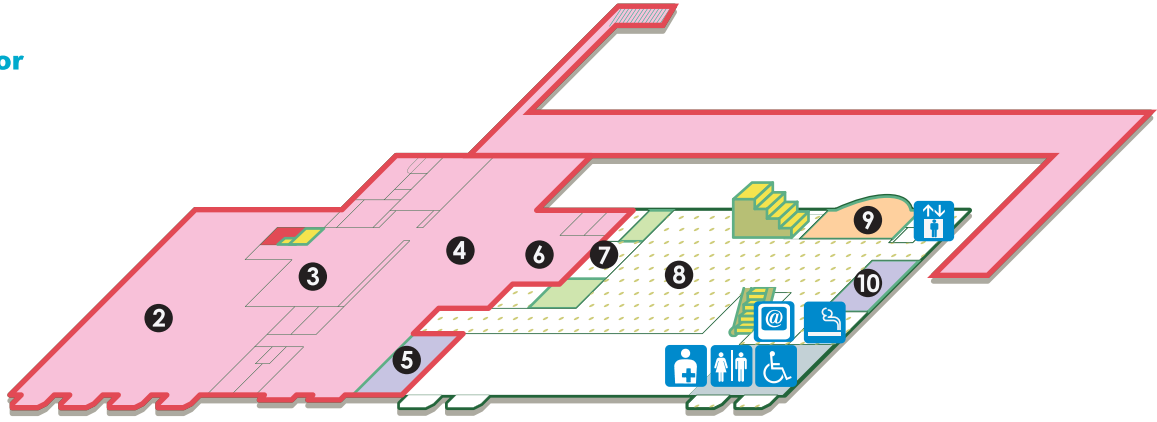

INTERNATIONAL TERMINAL FLOOR MAP

- Air Carriers
- Shops
- Gate Lounge
- Restaurants
- Rental Lounges & Facilities

-  Information
-  Restroom
-  Coin Locker
-  Money Exchange
-  AED (Automated External Defibrillator)
-  Restroom for the Handicapped
-  Bathroom for Ostomate
-  Smoking Area
-  Elevator
-  Dressing Room
-  Internet Booth
-  Bus Stop

3rd Floor

INTERNATIONAL TERMINAL Mezzanine 3rd floor

- ① Observation Deck

INTERNATIONAL TERMINAL 2nd floor

- ② Offices
- ③ Immigration
- ④ Boarding Lobby
- ⑤ Sky Shop (Duty Free Shop)
- ⑥ Immigration
- ⑦ Baggage Check
- ⑧ Departure Lobby
- ⑨ Sky Shop (Cafe)
- ⑩ Sky Shop (Shop)

2nd Floor

1st Floor

INTERNATIONAL TERMINAL 1st floor

- ⑪ Baggage-claim Area
- ⑫ Arrival Lobby
- ⑬ Check-in Counter
- ⑭ Ticket Lobby
- ⑮ Group Lounge A
- ⑯ Group Lounge B

Doorway ①

Doorway ②

Doorway ③