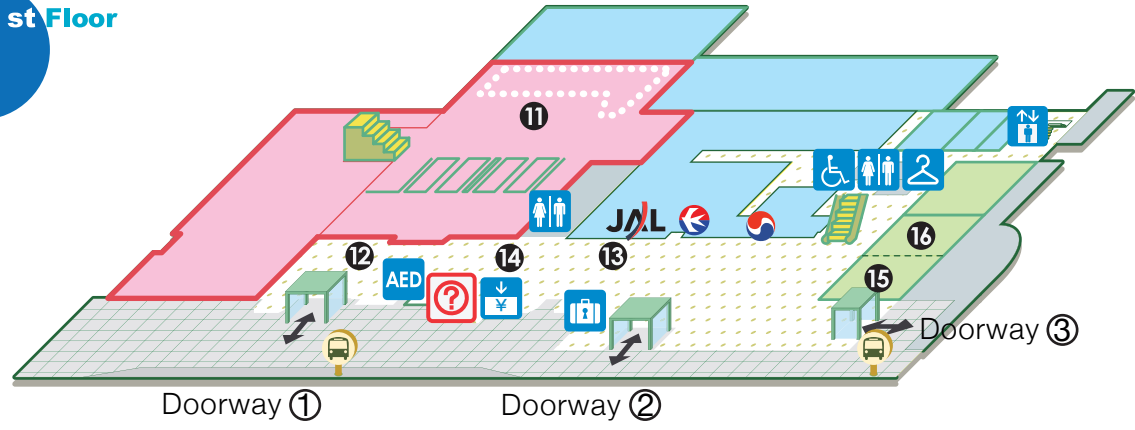

INTERNATIONAL TERMINAL FLOOR MAP

- Air Carriers
- Shops
- Gate Lounge
- Restaurants
- Rental Lounges & Facilities

-  Information
-  Restroom
-  Coin Locker
-  Money Exchange
-  AED (Automated External Defibrillator)
-  Restroom for the Handicapped
-  Bathroom for Ostomate
-  Smoking Area
-  Elevator
-  Dressing Room
-  Internet Booth
-  Bus Stop

3rd Floor

INTERNATIONAL TERMINAL Mezzanine 3rd floor

- ① Observation Deck

INTERNATIONAL TERMINAL 2nd floor

- ② Offices
- ③ Immigration
- ④ Boarding Lobby
- ⑤ Sky Shop (Duty Free Shop)
- ⑥ Immigration
- ⑦ Baggage Check
- ⑧ Departure Lobby
- ⑨ Sky Shop (Cafe)
- ⑩ Sky Shop (Shop)

2nd Floor

1st Floor

INTERNATIONAL TERMINAL 1st floor

- ⑪ Baggage-claim Area
- ⑫ Arrival Lobby
- ⑬ Check-in Counter
- ⑭ Ticket Lobby
- ⑮ Group Lounge A
- ⑯ Group Lounge B

Doorway ①

Doorway ②

Doorway ③